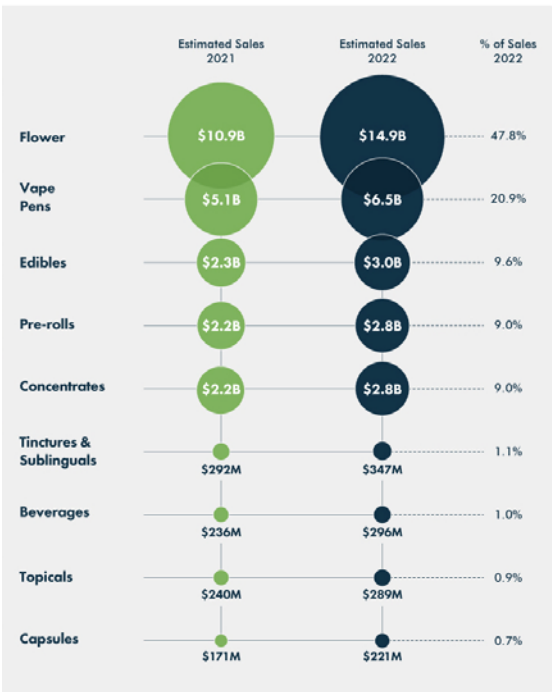

U.S. CANNABIS PRODUCT TRENDS 2021-2022

Source: MiBizDaily, Headset