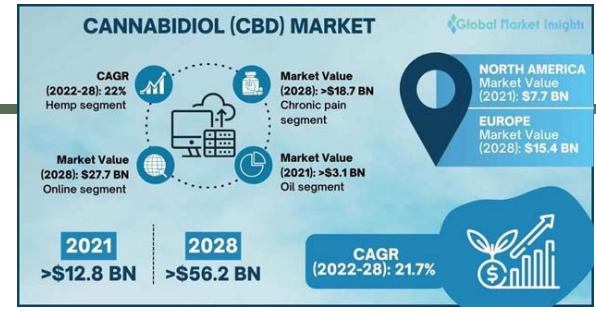

A more mature market like the U.S. can give us some insight into how the recreational market could look in the future:

Understanding key trends in mature CBD markets such as the U.S. can help offer insight into future opportunities in European and Asian markets, which tend to be more focused on medical and wellness products.