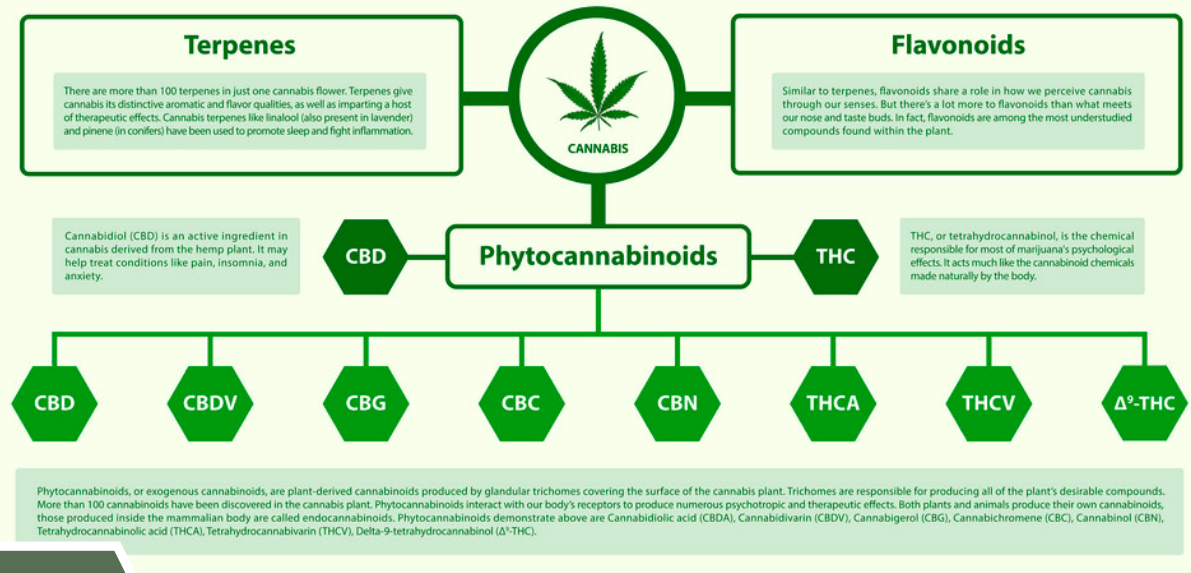

THE ENTOURAGE EFFECT

ENTOURAGE EFFECT

- MAGIC OF CANNABIS -

a proposed mechanism by which cannabis compounds other than CBD act synergistically with it to modulate the overall effects of the Cannabis