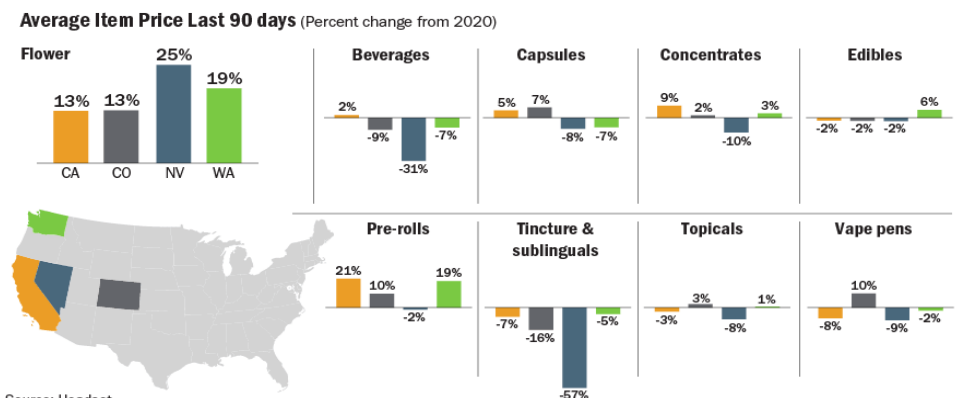

CBO INTERNATIONAL CO.,LTD.

BACKGROUND

SWEETCHEW

- An “Ambient Café Bakery” Manufacturer.
- Develop products that can be kept at room temperature and have a long shelf life.
- Help café and shop make more margin along with their presented drinks.

CANNABIS LANDSCAPE #WORLD

Chart of the Week

Adult-Use Flower Prices Resilient as Demand Increases

The average item price for retail smokable cannabis products stayed resilient in the wake of COVID-19 as other categories have stumbled when compared to 2020.