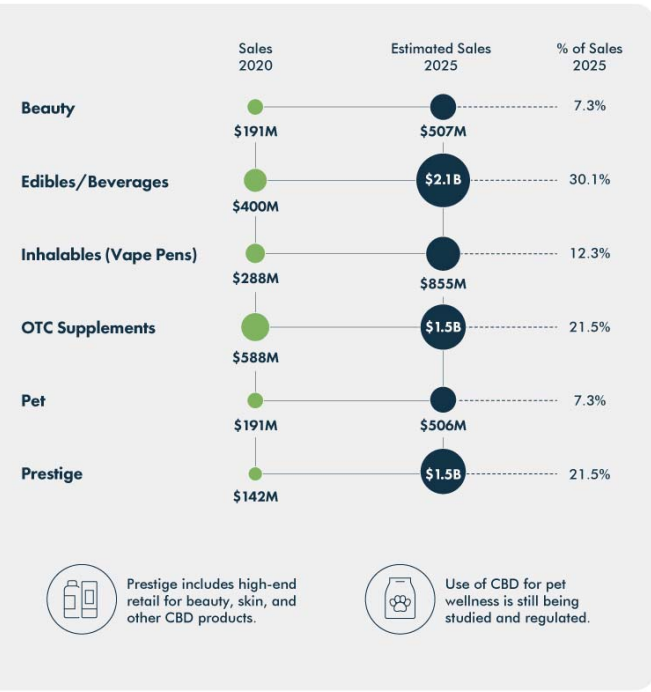

U.S. CBD MARKET TRENDS 2020-2025

Source: Hemp Industry Daily