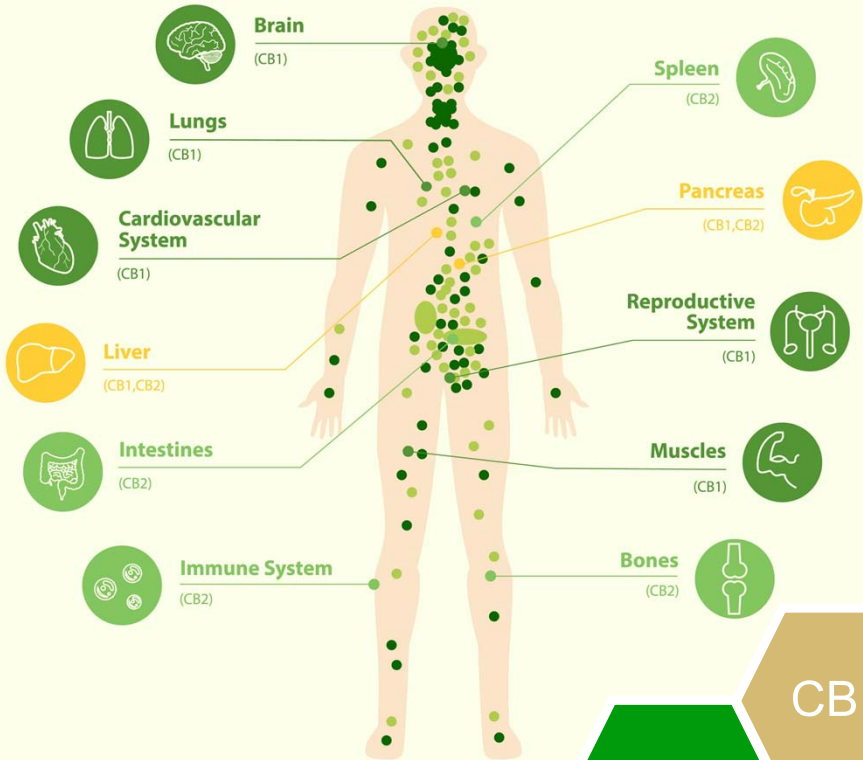

EXTRACTION AND BRIEF ON FULL SPECTRUM

ENDOCANNABINOID SYSTEM